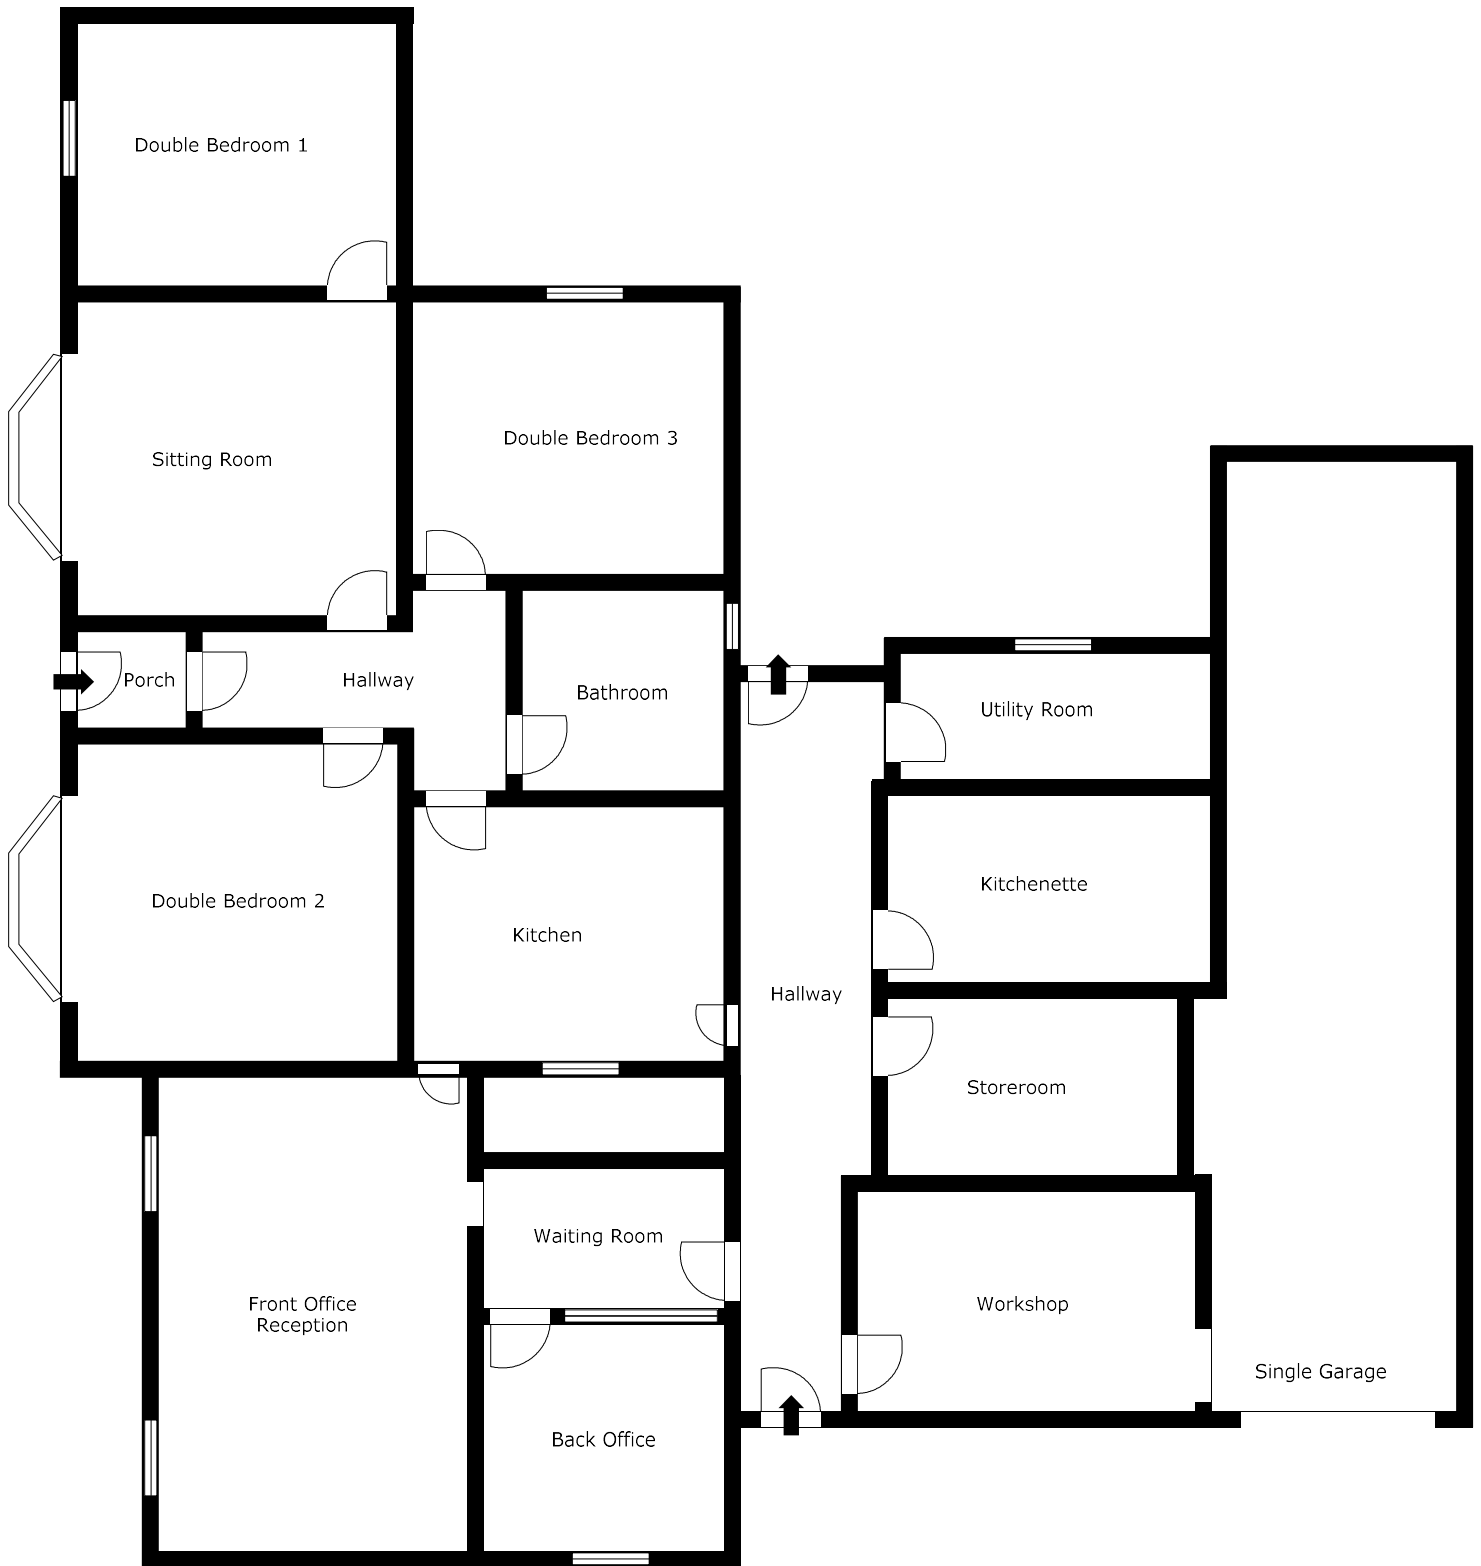

The below Floor Plan is not to scale and is only an approximate guide as to the layout of the property.

lornies
online 

Map Centre 439,726 1,111,670

Red Geordies

Stanewaa
Exnaboe

Laurel Bank

St Clair

Sirius
Cottage

Ross Lornie & Co Ltd
Tel. 0131 555 0718
e. searches@lornies.co.uk

Sirius Cottage
Virkie
Shetland
ZE3 9JS

Scale: 1:1250 @A4
Drawn By: MK

Date: 27 Apr 20
Dwg no 138913